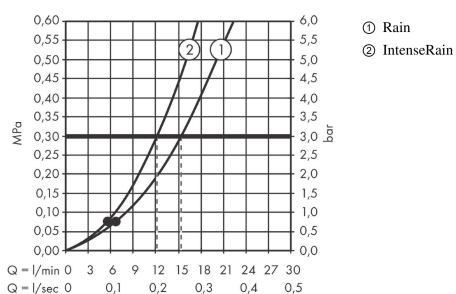

Flowchart

The consumption was measured in combination with the appropriate fittings (thermostat/mixer/ in-wall valve) to reflect actual application in practice.