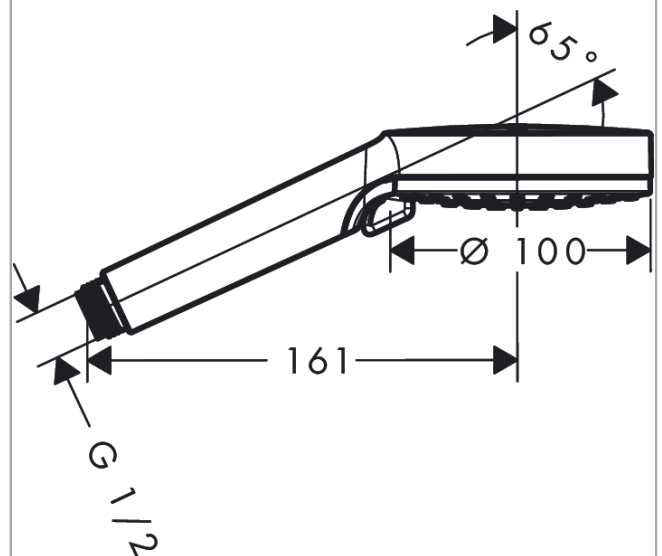

Scale drawing